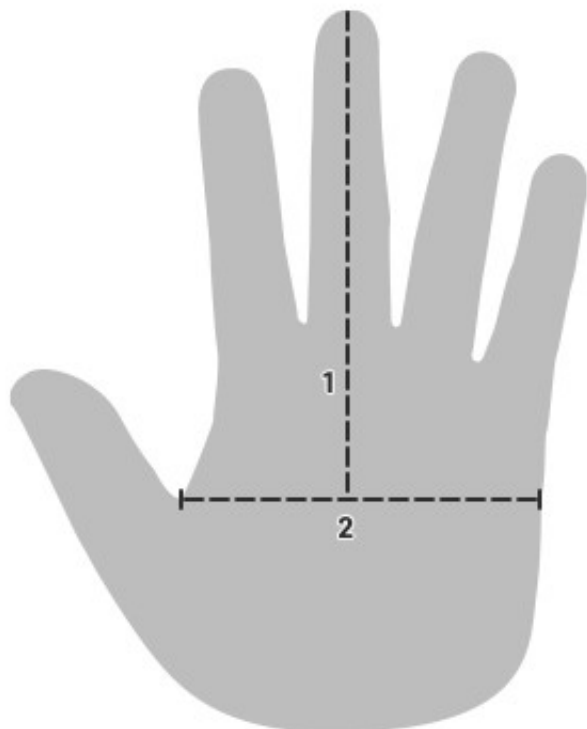

Size Chart (Measurements in cm)

	XS	S	M	L	XL	2XL
Length of fingers	12-12.5	12.5-13	13-13.5	13.5-14	14-14.5	14.5-15
Palm width	8.5-9	9-9.5	9.5-10	10-10.5	10.5-11	11-11.5

Size diagram:

Online store WWW.LYNXGEAR.LV
Company: SIA LATLYNX
info@lynxgear.lv, +371 26159668
Reg. No. 45403038162, VAT Reg. No.
LV45403038162,
Legal address: Baznicas iela 8,
Aizkraukle, Aizkraukles novads,
LV-5101, LATVIJA
Bank Account: LV87UNLA0050021387494
AS SEB Bank, SWIFT: UNLALV2X

ORDER CONFIRMATION

How to Measure Your Hand

- 1. Length:** Measure from the tip of the middle finger to the base of the thumb (as shown in the infographic).
- 2. Width:** Measure the width of your hand at its widest part.

Download Hand Measurement Template

- [Download the A4 measurement instructions \(PDF\)](#)
- Print at 100% scale on A4 paper.
- Verify scale accuracy using the printed ruler at the bottom.
- Place your right hand on the printout with the black dot positioned at the base between the thumb and forefinger.