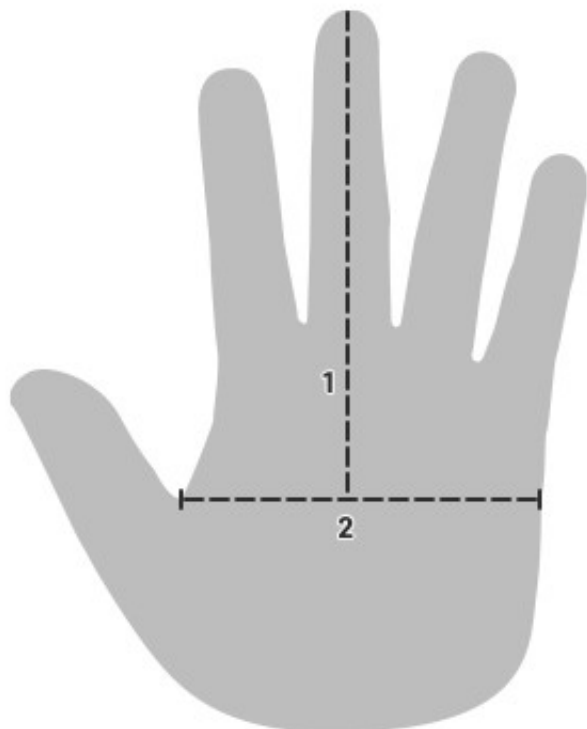

Size Chart (Measurements in cm)

	XS	S	M	L	XL	2XL
Length of fingers	12-12.5	12.5-13	13-13.5	13.5-14	14-14.5	14.5-15
Palm width	8.5-9	9-9.5	9.5-10	10-10.5	10.5-11	11-11.5

Size diagram:

Online store WWW.LYNXGEAR.LV
Company: SIA LATLYNX
info@lynxgear.lv, +371 26159668
Reg. No. 45403038162, VAT Reg. No.
LV45403038162,
Legal address: Baznicas iela 8,
Aizkraukle, Aizkraukles novads,
LV-5101, LATVIJA
Bank Account: LV87UNLA0050021387494
AS SEB Bank, SWIFT: UNLALV2X

ORDER CONFIRMATION

How to Measure Your Hand

1. **Length:** Measure from the tip of the middle finger to the base of the thumb (as shown in the infographic).
2. **Width:** Measure the width of your hand at its widest part.

Download Hand Measurement Template

- [Download the A4 measurement instructions \(PDF\)](#)
- Print at 100% scale on A4 paper.
- Verify scale accuracy using the printed ruler at the bottom.
- Place your right hand on the printout with the black dot positioned at the base between the thumb and forefinger.