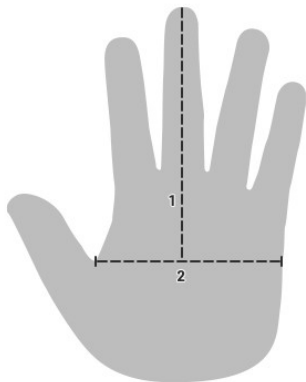

## ORDER CONFIRMATION

Measure your hand length from the tip of the middle finger to the base of the thumb, and the palm width at the widest part. Rangeman gloves should fit snugly at first – the leather will “work” and stretch slightly with use.

Size	Finger Length (cm)	Palm Width (cm)
XS	12-12.5	8.5-9
S	12.5-13	9-9.5
M	13-13.5	9.5-10
L	13.5-14	10-10.5
XL	14-14.5	10.5-11
2XL	14.5-15	11-11.5

Sizing guide - [download](#).