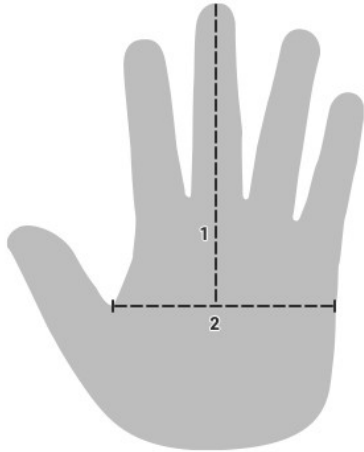

ORDER CONFIRMATION

- Do not iron

Size Guide

Measure the length of your hand from the tip of the middle finger to the base of the thumb, and the width at the widest part of the palm. Leather gloves should fit snugly, as the leather will stretch slightly with use.

| Size | Finger Length (cm) | Palm Width (cm) |
|------|--------------------|-----------------|
| XS | 12-12.5 | 8.5-9 |
| S | 12.5-13 | 9-9.5 |
| M | 13-13.5 | 9.5-10 |
| L | 13.5-14 | 10-10.5 |
| XL | 14-14.5 | 10.5-11 |
| 2XL | 14.5-15 | 11-11.5 |