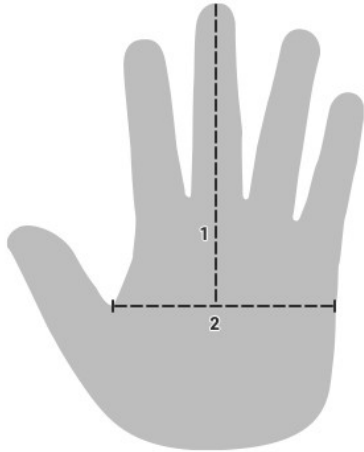

ORDER CONFIRMATION

- Do not iron

Size Guide

Measure the length of your hand from the tip of the middle finger to the base of the thumb, and the width at the widest part of the palm. Leather gloves should fit snugly, as the leather will stretch slightly with use.

Size	Finger Length (cm)	Palm Width (cm)
XS	12-12.5	8.5-9
S	12.5-13	9-9.5
M	13-13.5	9.5-10
L	13.5-14	10-10.5
XL	14-14.5	10.5-11
2XL	14.5-15	11-11.5

Download sizing guide - [download pdf](#).

FAQ

Are these gloves suitable for very cold weather? perform reliably down to -25°C.