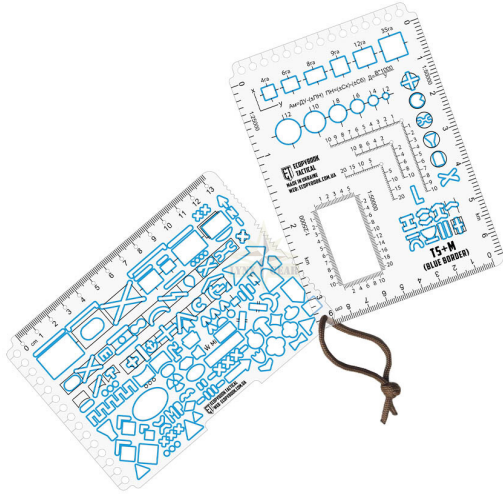

Online store WWW.LYNXGEAR.LV
Company: SIA LATLYNX
info@lynxgear.lv, +371 26159668
Reg. No. 45403038162, VAT Reg. No.
LV45403038162,
Legal address: Baznicas iela 8,
Aizkraukle, Aizkraukles novads,
LV-5101, LATVIJA
Bank Account: LV87UNLA0050021387494
AS SEB Bank, SWIFT: UNLALV2X

ORDER CONFIRMATION

Not Rated Yet

Sales price 15,95 €

Salesprice with discount

Incl. VAT 21%: 2,77 €