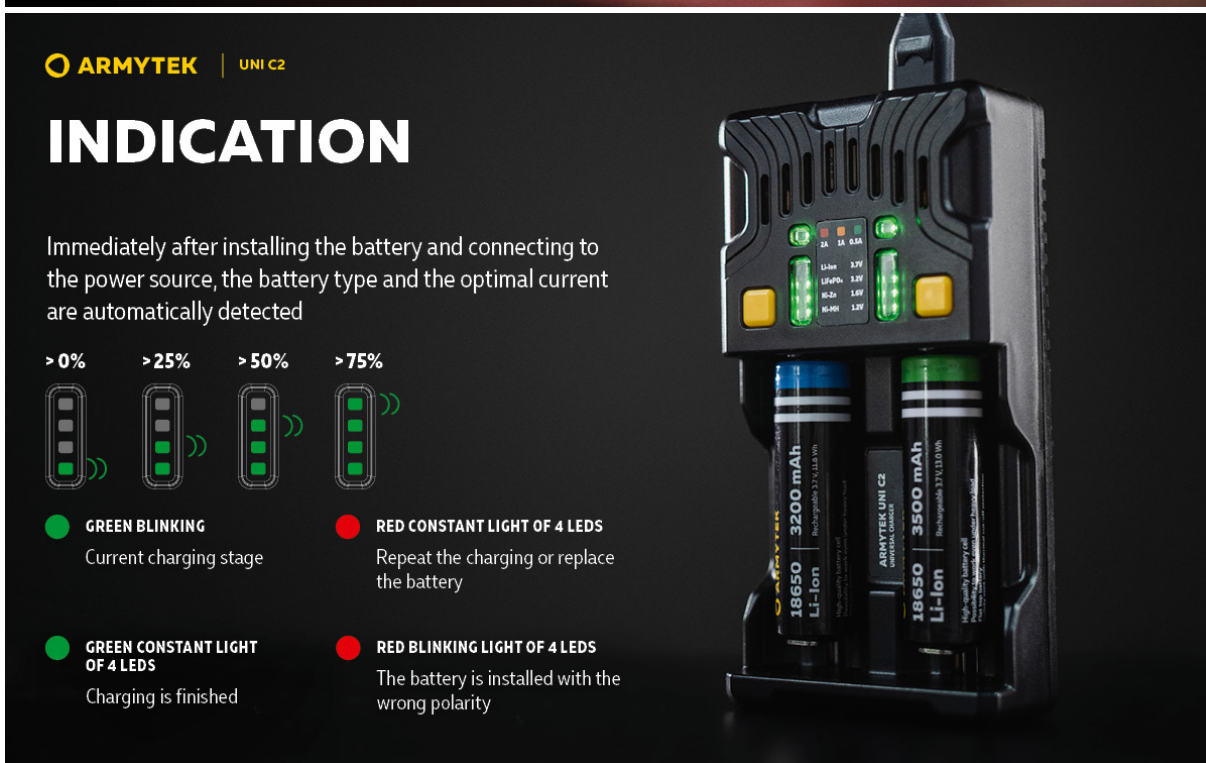

ПОДТВЕРЖДЕНИЕ ЗАКАЗА

ARMYTEK | UNI C2

INDICATION

Always visible multicolor LED indication of the current and battery charge level with 5 LEDs per channel

Night mode of LED indication with lower brightness after 30 sec